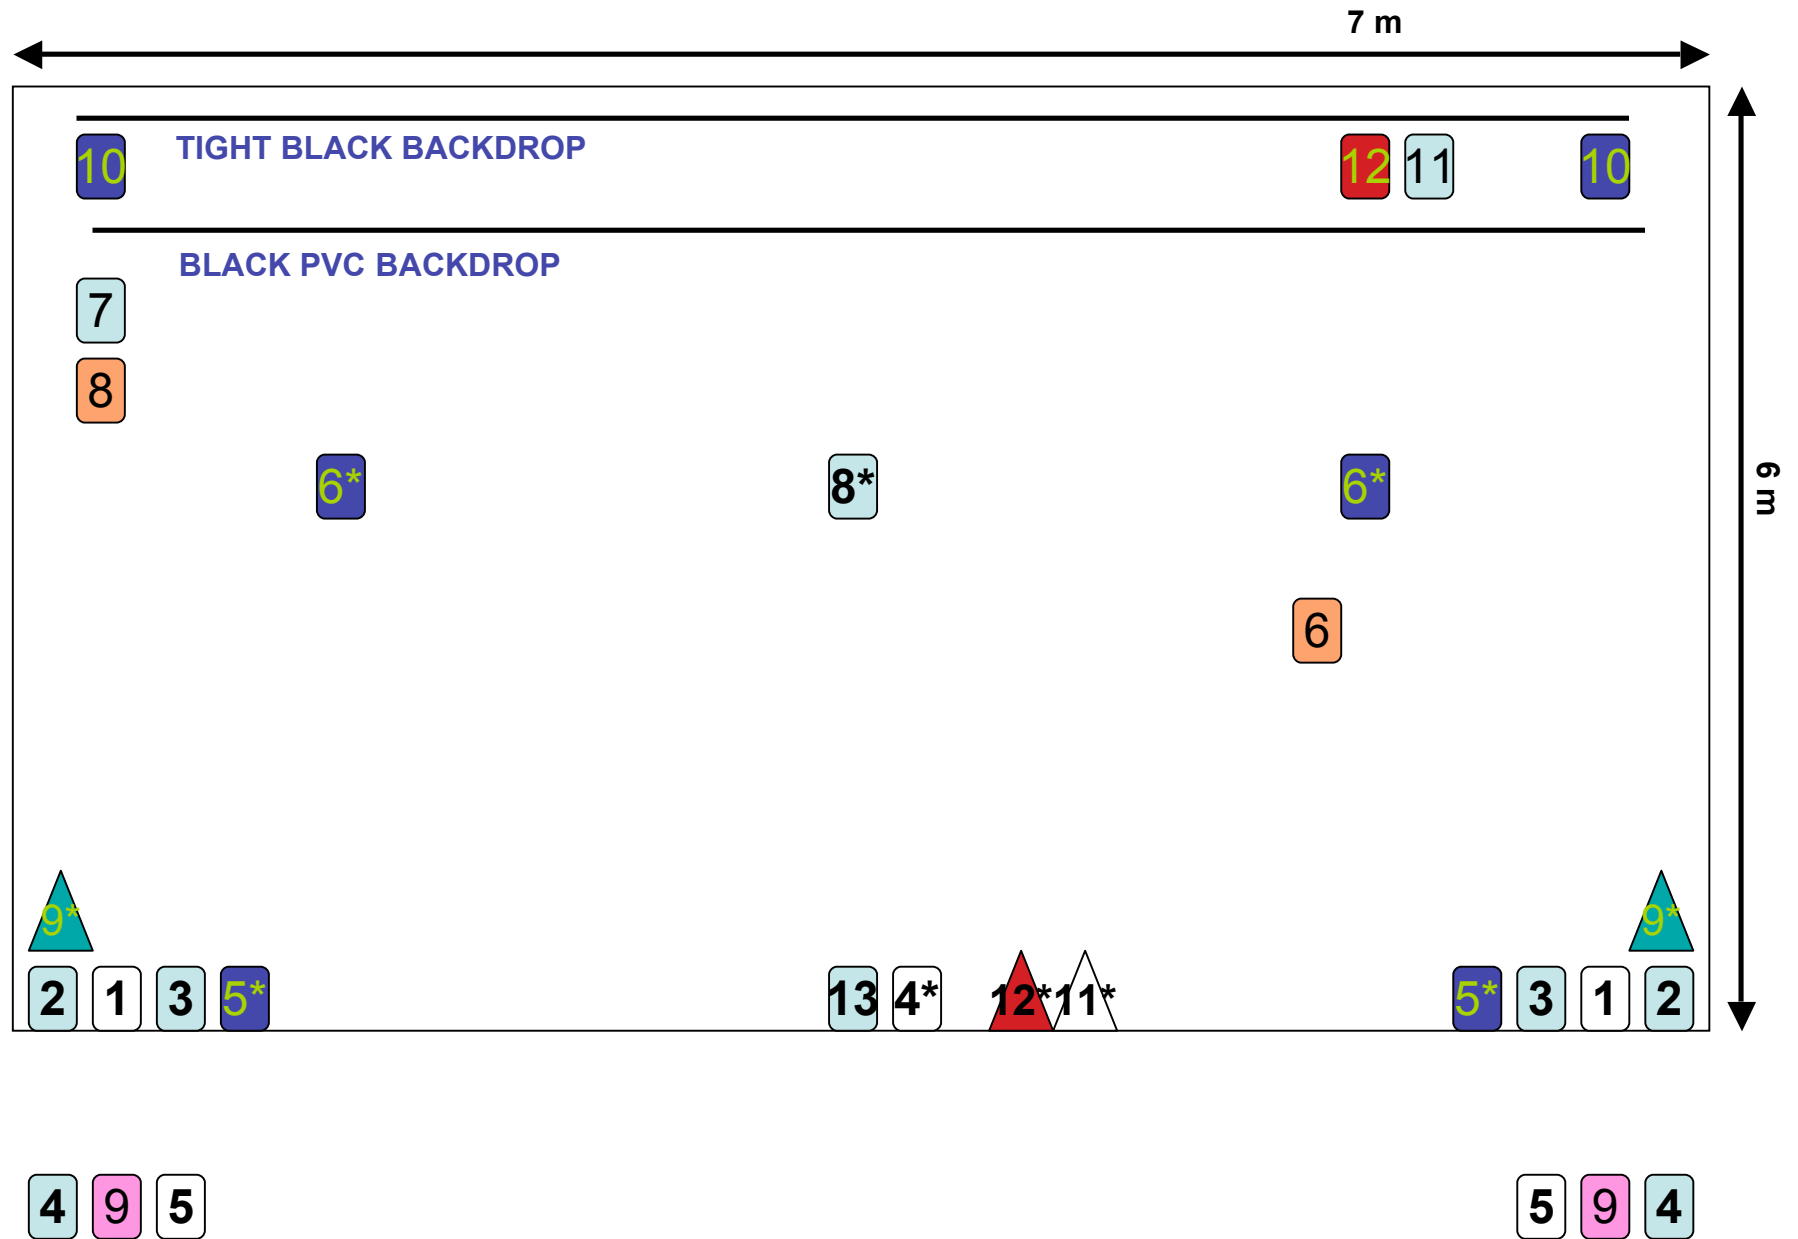

TECHNICAL RIDER OF LASCIATECI PERDERE PER LA STRADA

1. PC 1000W without filter
2. PC 1000W with 201 filter
3. PC 1000W with 201 filter
4. PC 1000W with 201 filter
- 4*. PC 1000W without filter
5. PC 1000W without filter
- 5*. PC 1000W with 195 filter
6. PC 1000W with 020 (medium amber) filter
- 6*. PC 1000W with 195 filter
7. PC 1000W with 201 filter
- 7*. FARI MACCHINA
8. PC 1000W with 020 (medium amber) filter
- 8*. PC 1000W with 201 filter
9. PC 1000W with 328 filter
- 9*. ETC shaper with 172 filter and gobos like tree branches
10. PC 1000W with 363 filter
11. PC 1000W with 201 filter
- 11*. ETC shaper without filter
12. PC 1000W with 026 filter
- 12*. ETC shaper with 026 filter
13. PC 1000W with 201 filter
- 13* PC 1000W with 201 filter

26 PC 1000W

4 SHAPERS (750W)

13 DIMMER CHANNELS

TIGHT BLACK BACKDROP